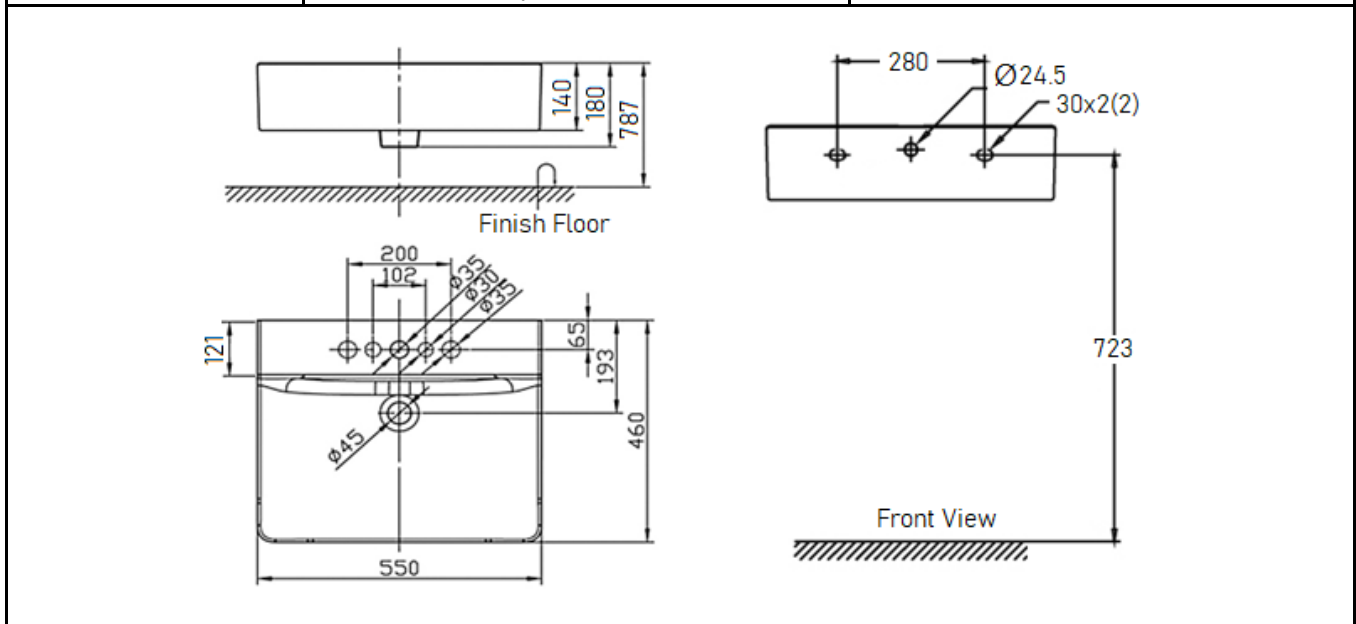

PROJECT		REF		REV	ITEM CODE	
LOCATION		DATE			PAGE	

**SANITARY WARE SPECIFICATION SHEET**

Item Descriptions	American Standard (PRC) "Concept" Vitreous china cube bowl lavatory / wall hung lavatory	<p align="center">Illustration/ Drawing</p>
Dimensions	L550 x W460 x H180 mm	
Model	WP-F550.001.04	
Colour	White Heat II	
Material	Vitreous China	
Manufacturer	American Standard (PRC)	
Source	Acme Sanitary Ware Co. Ltd Mr. Eric Wong/ Mr. Wilson Hung	
Contact Tel/Fax	(852) 2388-7171 / (852) 2710-8012	
E-mail	acme@acmesanitary.com.hk	
Website	www.acmesanitary.com.hk	